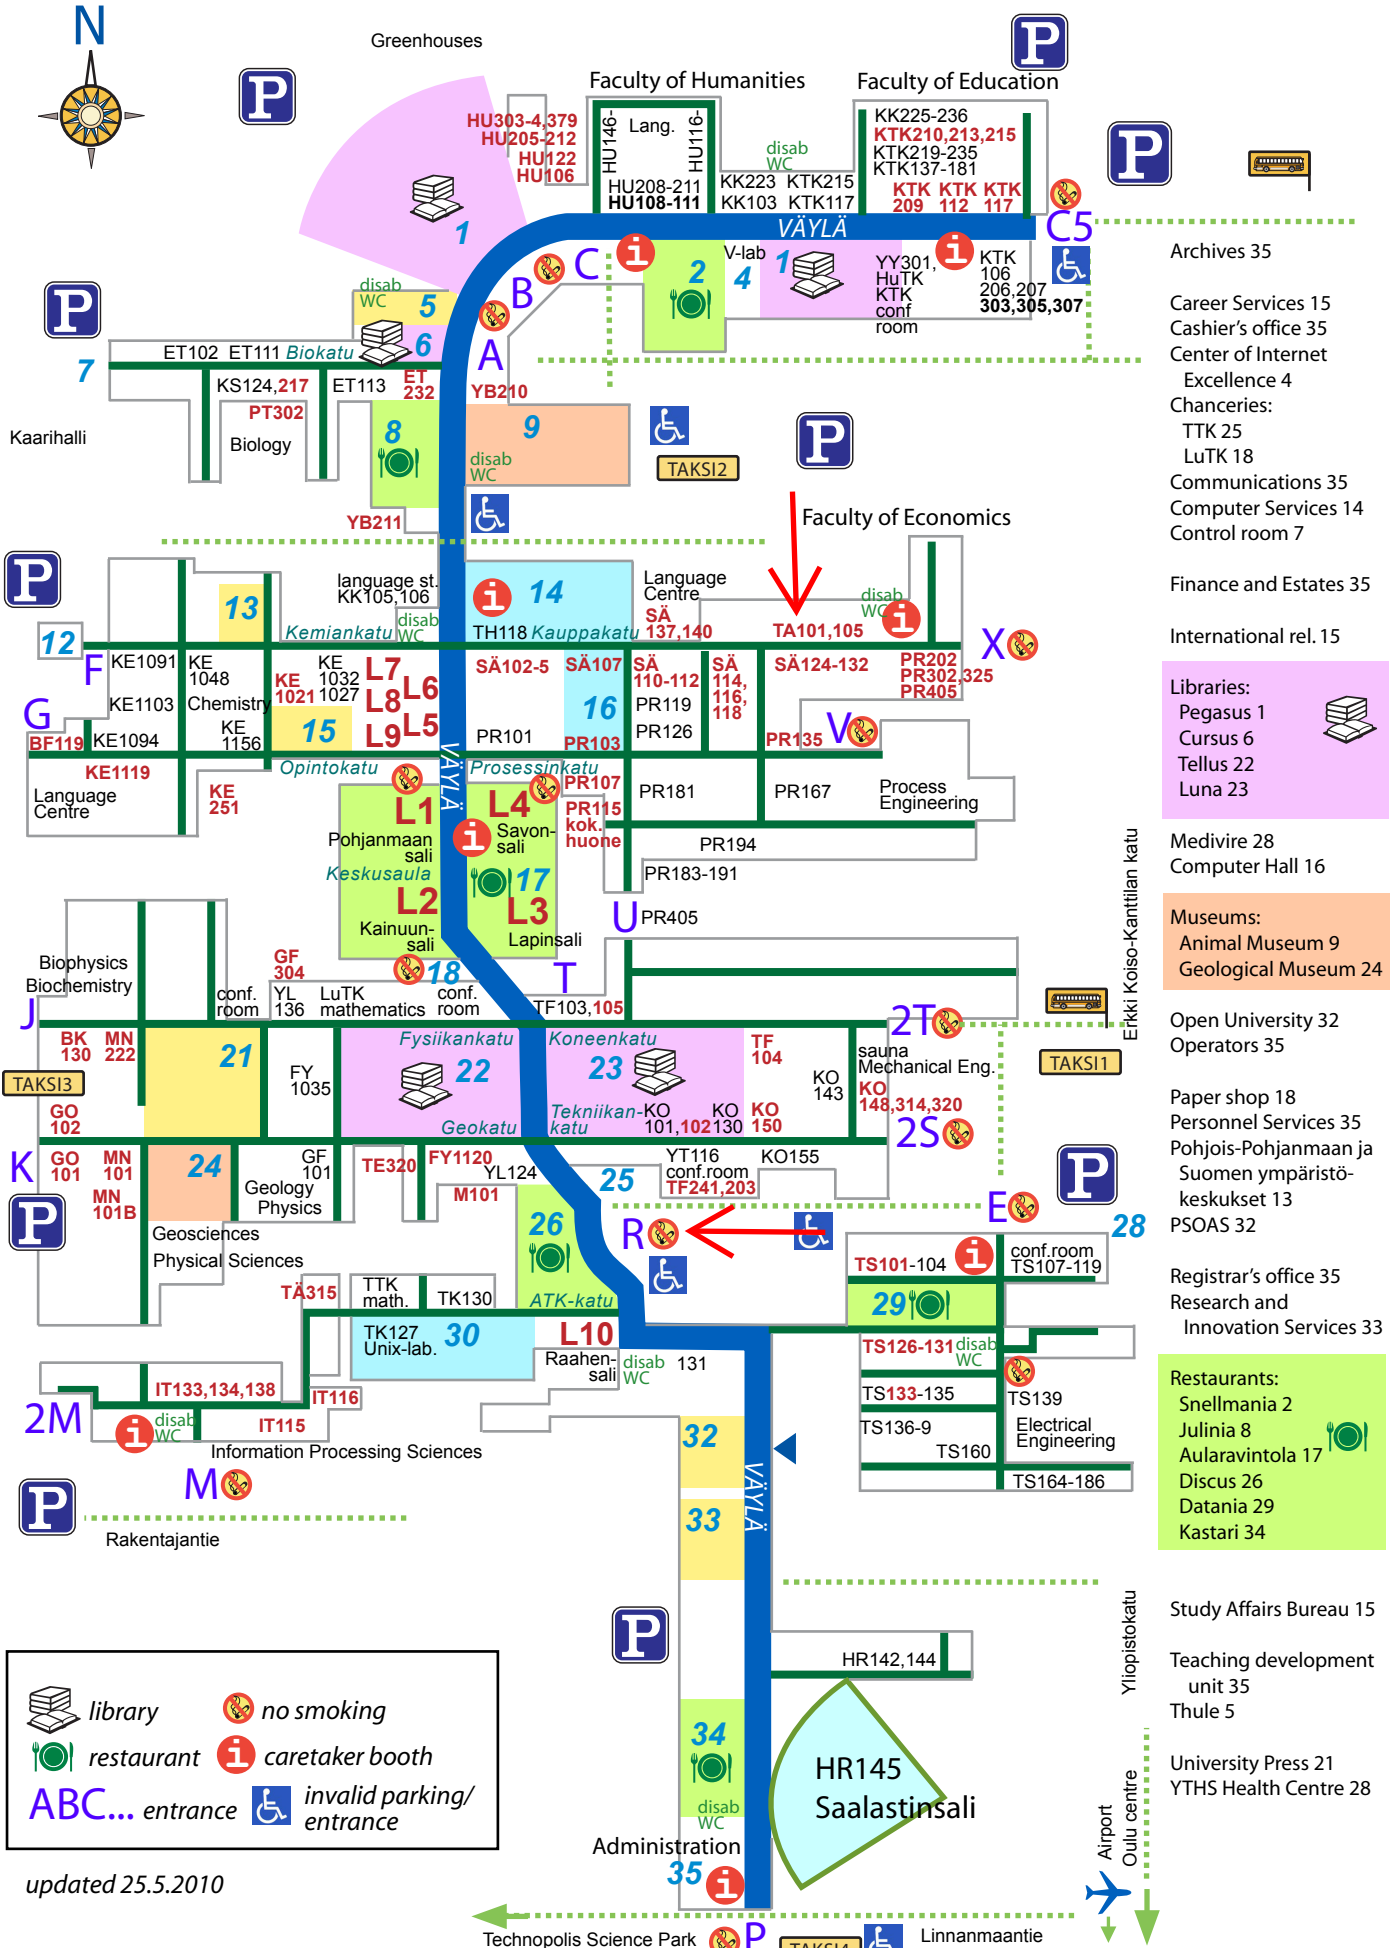

University of Oulu, Linnanmaa Campus Area

updated 25.5.2010

- Archives 35
- Career Services 15
- Cashier's office 35
- Center of Internet Excellence 4
- Chanceries:
 - TTK 25
 - LuTK 18
- Communications 35
- Computer Services 14
- Control room 7
- Finance and Estates 35
- International rel. 15
- Libraries:**
 - Pegasus 1
 - Cursus 6
 - Tellus 22
 - Luna 23
- Medivire 28
- Computer Hall 16
- Museums:**
 - Animal Museum 9
 - Geological Museum 24
- Open University 32
- Operators 35
- Paper shop 18
- Personnel Services 35
- Pohjois-Pohjanmaan ja Suomen ympäristökeskukset 13
- PSOAS 32
- Registrar's office 35
- Research and Innovation Services 33
- Restaurants:**
 - Snellmania 2
 - Julinia 8
 - Aularavintola 17
 - Discus 26
 - Datania 29
 - Kastari 34
- Study Affairs Bureau 15
- Teaching development unit 35
- Thule 5
- University Press 21
- YTHS Health Centre 28